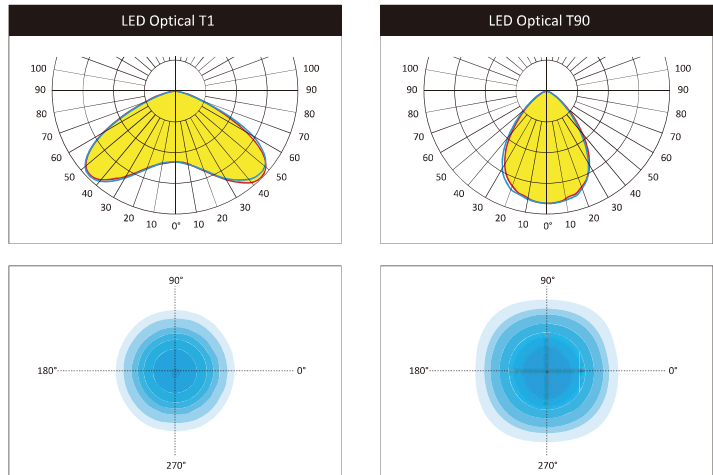

Body: Die-cast aluminium.
 Optical system: Adopt modular light distribution lens.
 Gear plate: Galvanized steel plate.
 Finishing: Powder coating

Assembling height: 3-6m.
 Fixing: Top fitting Ø60mm.
 Colour: Mat gray RAL 9007/7035, other colour available under required.

Technology Data

Lamp	Output power	LED Pcs	N.W.(kg)
Led	40W	32	8.0
	60W	32	8.0
Led	40W	112	8.0

Optical Application

LM-79