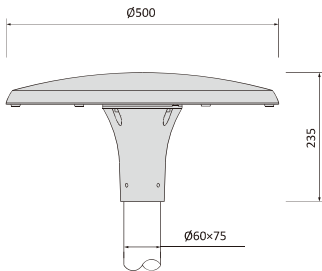

Body: Die-cast aluminium.
 Optical system: Adopt modular light distribution lens.
 Gear plate: Galvanized steel plate.
 Finishing: Powder coating

Assembling height: 3-6m.
 Fixing: Top fitting Ø60mm.
 Colour: Mat gray RAL 9007/7035, other colour available under required.

Technology Data

Lamp	Output power	LED Pcs	N.W.(kg)
Led	40W	32	8.0
	60W	32	8.0
Led	40W	112	8.0

Optical Application

LM-79