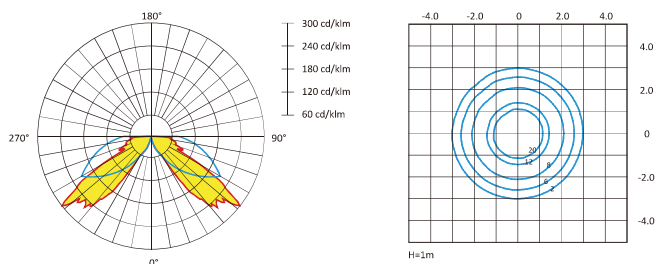

20W

30W

Description

Material: Die-casting aluminum cover extruded aluminum
 Finishing: pole. Powder coating
 Optical system: PMMA diffuser.

Photometric Data

Dimensions

Technology Data

Height	Lamp	Input voltage	Output power	LED Pcs	Lumen	N.W.(kg)
C14-H80	Led	100V-240V	25W	132	1650	5.0
C14-H100		100V-240V	25W	132	1650	5.3
C14F-H80	Led	100V-240V	25W	132	1650	5.0
C14F-H100		100V-240V	25W	132	1650	5.3