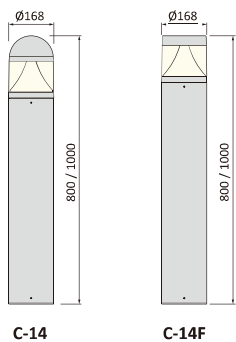

20W

30W

Description

Material: Die-casting aluminum cover extruded aluminum
 Finishing: pole. Powder coating
 Optical system: PMMA diffuser.

Photometric Data

Dimensions

Technology Data

Height	Lamp	Input voltage	Output power	LED Pcs	Lumen	N.W.(kg)
C14-H80	Led	100V-240V	25W	132	1650	5.0
C14-H100		100V-240V	25W	132	1650	5.3
C14F-H80	Led	100V-240V	25W	132	1650	5.0
C14F-H100		100V-240V	25W	132	1650	5.3