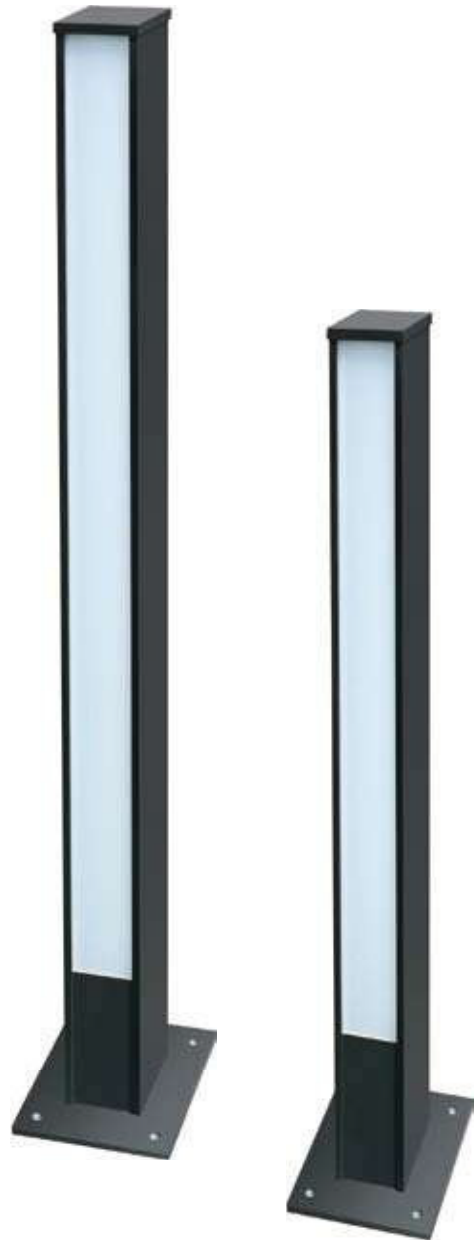

WSLI BOLLARD LIGHTS

44 COPPER STREET PROSPERITA WINDHOEK NAMIBIA, 0813255882 ; paul@wstar3.com

WSLI KARAKUM BOLLARDS

CODE: KARAKUM-25W
KARAKUM-40W

- LED lifespan 100 000hrs
- Luminous efficacy 130Lm/W
- 3kV surge protection
- Constant current driver

25W

40W

Description

Material: Die-casting aluminum cover, extruded aluminum
Finishing: pole. Powder coating
Optical system: PMMA diffuser.

Photometric Data

Dimensions

Technology Data

Height	Lamp	Input voltage	Output power	LED Pcs	Lumen	N.W.(kg)
H80	Led	100V-240V	25W	160	1750	5.6
H110	Led	100V-240V	40W	240	2800	7.4