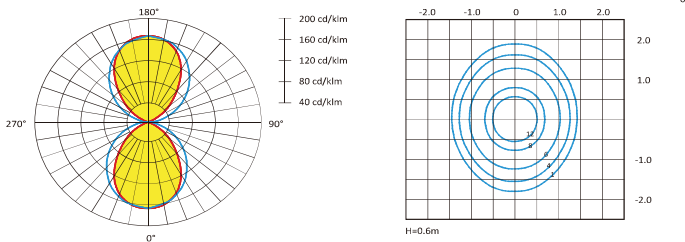

25W

40W

Description

Material: Die-casting aluminum cover, extruded aluminum
Finishing: pole. Powder coating
Optical system: PMMA diffuser.

Photometric Data

Dimensions

Technology Data

Height	Lamp	Input voltage	Output power	LED Pcs	Lumen	N.W.(kg)
H80	Led	100V-240V	25W	160	1750	5.6
H110	Led	100V-240V	40W	240	2800	7.4