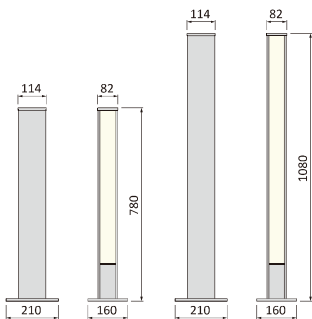

25W

40W

Description

Material: Die-casting aluminum cover, extruded aluminum
Finishing: pole. Powder coating
Optical system: PMMA diffuser.

Photometric Data

Dimensions

Technology Data

Height	Lamp	Input voltage	Output power	LED Pcs	Lumen	N.W.(kg)
H80	Led	100V-240V	25W	160	1750	5.6
H110	Led	100V-240V	40W	240	2800	7.4