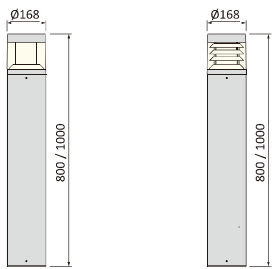

Dimensions

C-14FA

C-14FG