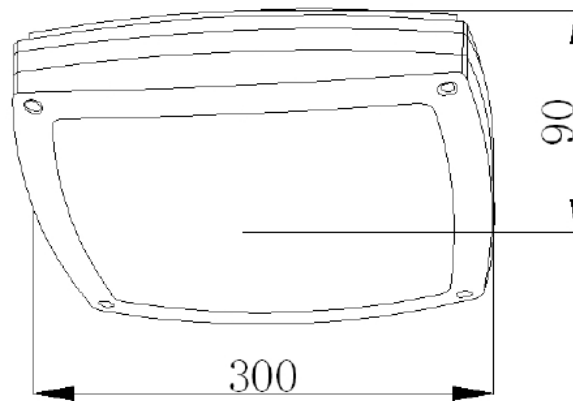

WSLI CARINA LED BULK HEADS

Dia-Line Drawing