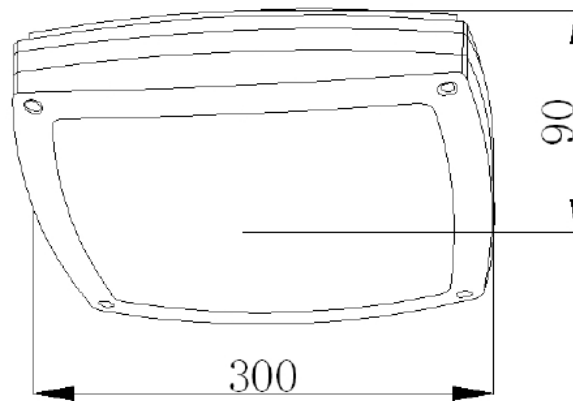

WSLI ARIES LED BULK HEADS

Dia-Line Drawing